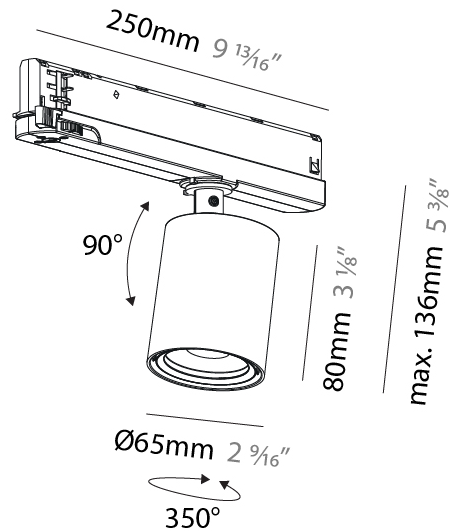

GENERAL

Series: Centriq
Subseries: Centriq In
Brand: Prolight
Division: Architectural
Mounting Type: Track
Mounting Location: Ceiling
Subcategory: Spots

PHYSICAL

Shape: Cylinder
Diameter (mm): 65
Diameter (in): 2 ⁹/₁₆
Length (mm): 250
Length (in): 9 ¹³/₁₆
Height (mm): 136
Height (in): 5 ³/₈
Light Distribution: Adjustable / Direct
Weight (kg): 0.6
Fixture Finish: SSR / BKV / CWI / CRY / HAB / LAG / UFT / ITA / RUA / RUR / MIC / FTG / MYG / TWT / LOD / PUS / FRO / FUP / KIA / POP / BLS / SPG / MEY / GOH / GUM / CHC / COM / ABZ / JAG / OBR / MOS / ROR
Holder Finish: WHI / BLK
Accent Finish: SSR / BKV / CWI / CRY / HAB / LAG / UFT / ITA / RUA / RUR / MIC / FTG / MYG / TWT / LOD / PUS / FRO / FUP / KIA / POP / BLS / SPG / MEY / GOH / GUM / CHC / COM / ABZ / JAG
Fixture Material: Aluminum

ELECTRICAL

Lamp Type: LED (Zhaga Standard)
Input Wattage (W): 23
Total Output Wattage (W): 20.9
Dimming: Non-Dimmable / 0-10V Dimming
Driver Included: Yes
Driver Location: Integrated
Driver Type: Constant Current - 120Vac
Driver Class: Class 2
Input Voltage (V): 120

LED

Number of LEDs: 1
Color Temperature (°K): 2700 / 3000 / 3500 / 4000
Max. Delivered Lumen (lm): 1975 / 2056 / 2145 / 2245
Nominal Lumen (lm): 2429 / 2529 / 2638 / 2761
CRI: >90 CRI
Lamp Life (hrs): 50000

OPTICAL

Reflector: 24 / 36 / 52
Adjustability: Rotational 360°; Tilt 90°

RATINGS AND CERTIFICATIONS

Certified By: Certified for North American Standards
IP rating: IP20